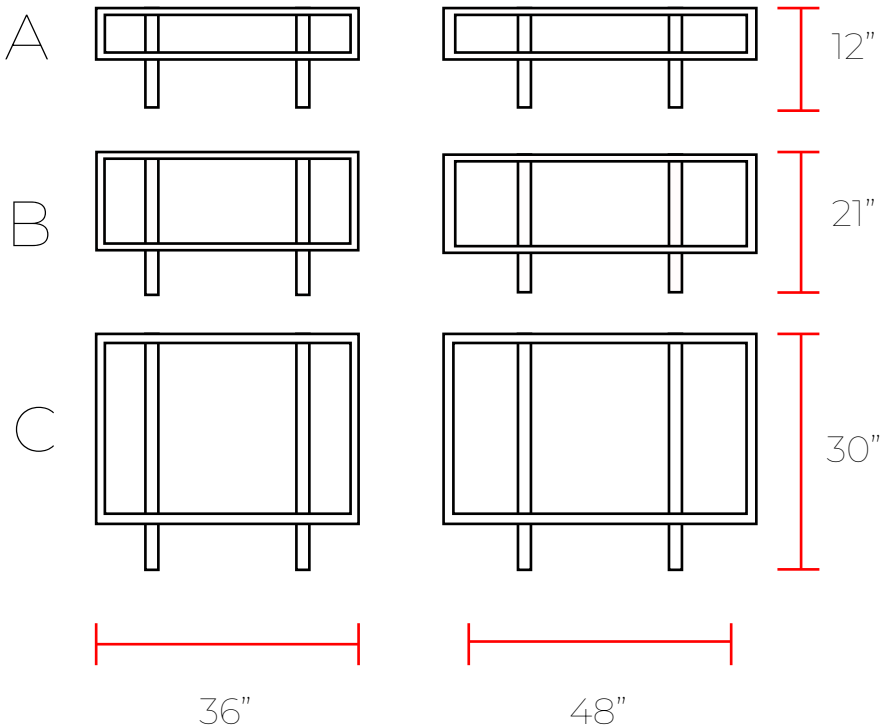

Model Spec:

Wood Species:

- 100 - Maple (standard)
- 200 - American Walnut
- 300 - Ebony
- 400 - Mahogany